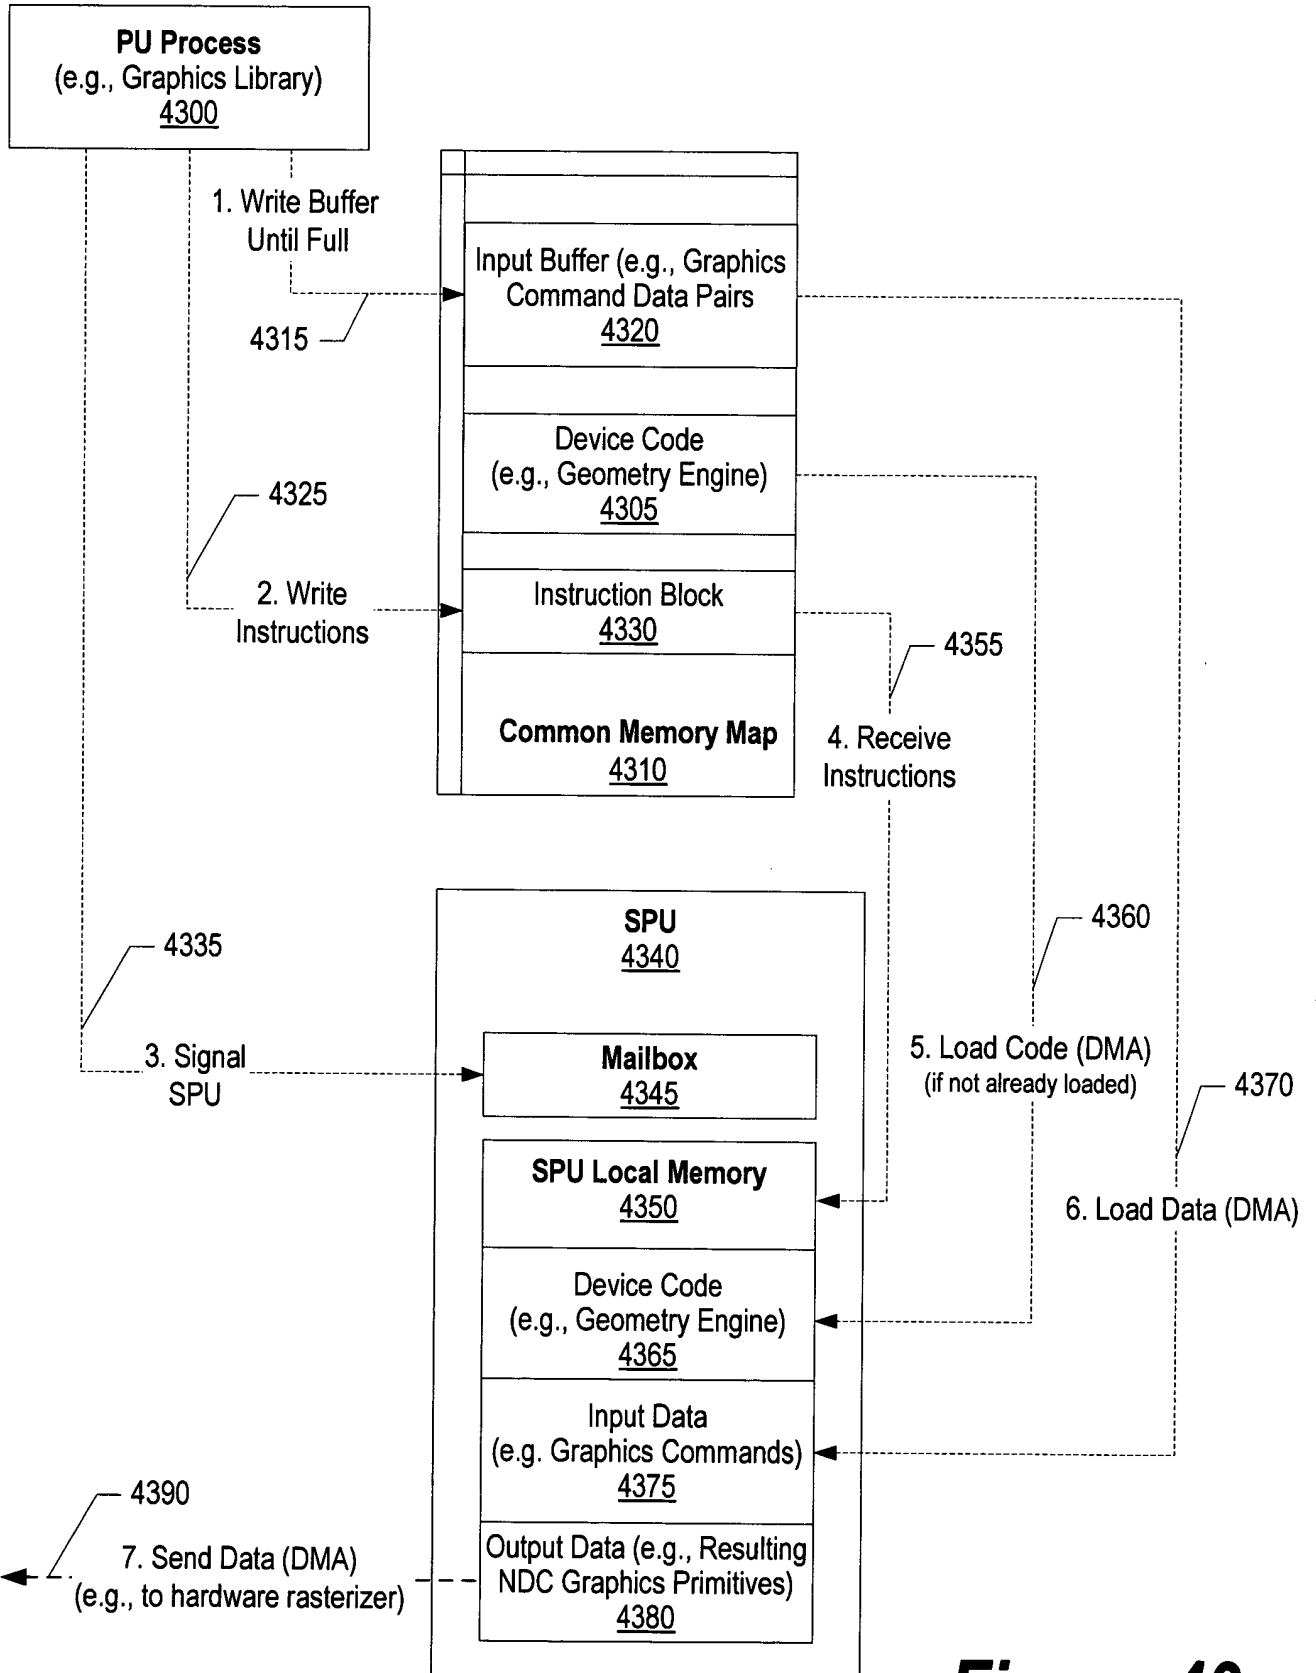

Figure 29

Figure 30

Figure 31

Figure 32

Figure 33

Figure 34

Memory Access Control Table

The diagram shows a table with 64 rows, indexed from 0 to 63. Each row contains four columns: 'Base', 'Size', 'Access Key', and 'Access Key Mask'. Callout 3504 points to the 'ID' column header. Callout 3506 points to the 'Base' column header. Callout 3508 points to the 'Size' column header. Callout 3510 points to the 'Access Key' column header. Callout 3512 points to the 'Access Key Mask' column header. Callout 3502 is an arrow pointing to the table structure.

Figure 40B

Figure 41

Figure 42

Figure 43

Figure 44

Figure 45

Figure 46

47 / 60

Figure 47

Figure 48

Figure 49

Figure 50

51 / 60

Figure 51

52 / 60

Figure 52